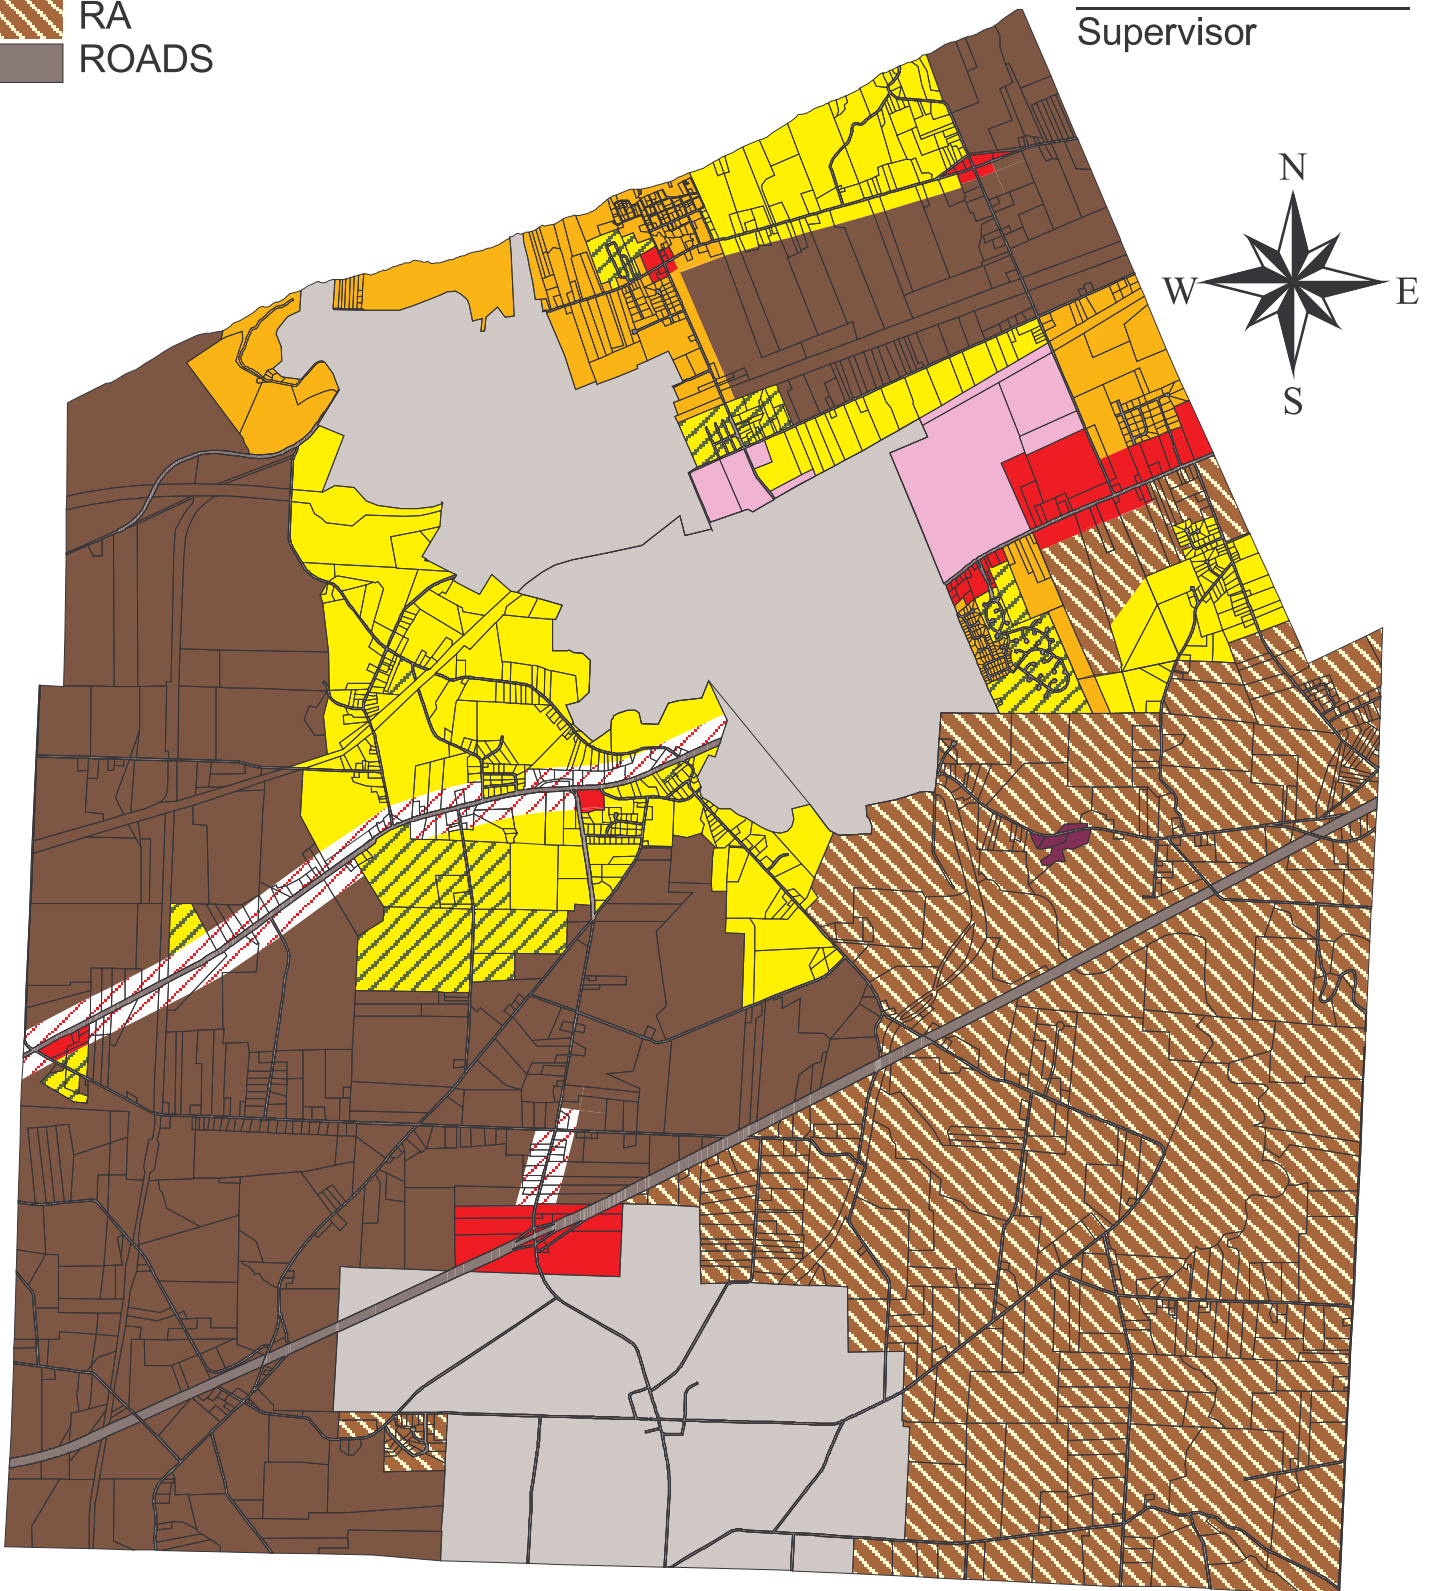

Girard Township Zoning Districts

- Parcel_outline.shp
- Parc24.shp
- A-1
- BOROUGH
- C-1
- I-1
- I-2
- LB
- R-1
- R-2
- R-3
- RA
- ROADS

This official zoning map is part of the zoning ordinance of the Township of Girard, County of Erie, Commonwealth of Pennsylvania, ordained and enacted this __11th__ day of October, 2005.

_____
Secretary

_____
Chairman

_____
Supervisor

_____
Supervisor

5000   0   5000   10000 Feet

October 11, 2005